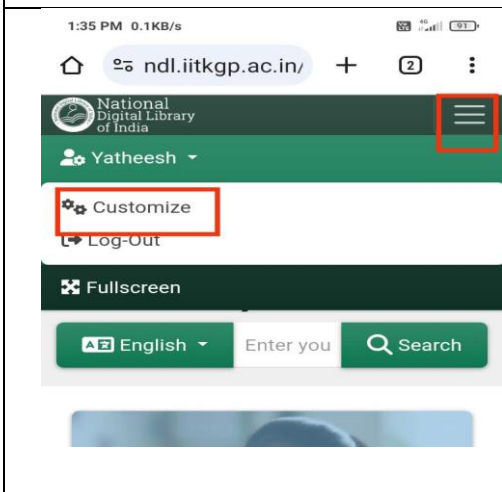

## Step-1

<https://club.ndl.iitkgp.ac.in/club-home>  
Enter the Passkey-  
e8922256-2477-4678-abc3-6b8136f8a5f8

Click on verification email

NDLI Club Member Login

NDLI club member sign up

Enter passkey

Enter a valid email

Enter first name

Enter last name

.....

Already have an account?  
Sign in now >

## Step-2

Login with your email Id and password generated for NDL club account : <https://ndl.iitkgp.ac.in/>

Enter Your Date of Birth , Gender and Institute Name

Account Details

Name\* First name\* Last name\*