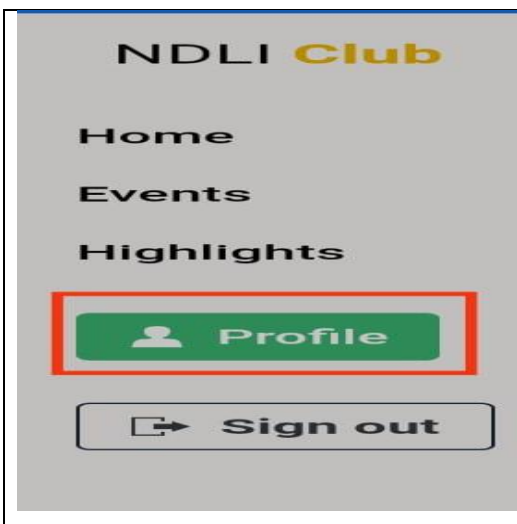

## Step-2

Login with your email Id and password generated for NDL club account : <https://ndl.iitkgp.ac.in/>

Enter Your Date of Birth , Gender and Institute Name

Account Details

Name\* First name\* Last name\*

Email\* Email

Password\* Password

Personal Information

Date of Birth

Gender

Address

Institute Name

Default Interface Language

I have read, understood and agree to the Privacy Policy and Terms and Conditions of using NDLI.

Sign up

Step-3 Login : NDLI club: <https://club.ndl.iitkgp.ac.in/club-home>

- i) A pop-up window will open showing "Terms and Conditions". Scroll down to click on Agree".
- ii) Go to "PROFILE" click on "Sync with NDLI".