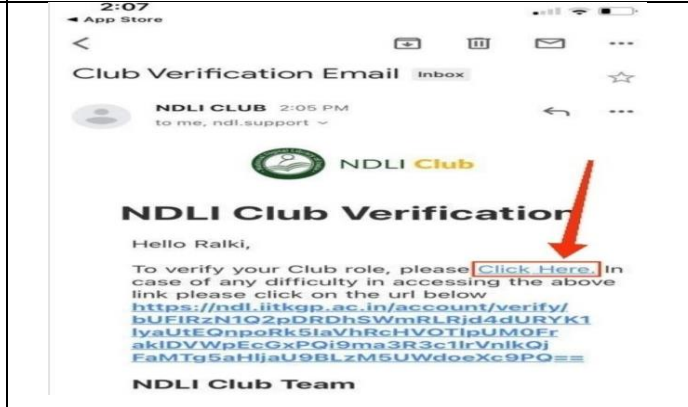

## Step-1

<https://club.ndl.iitkgp.ac.in/club-home>  
Enter the Passkey-  
e8922256-2477-4678-abc3-6b8136f8a5f8

Click on verification email

NDLI Club Member Login

NDLI club member sign up

Enter passkey

Enter a valid email

Enter first name

Enter last name

.....

Already have an account?  
Sign in now >